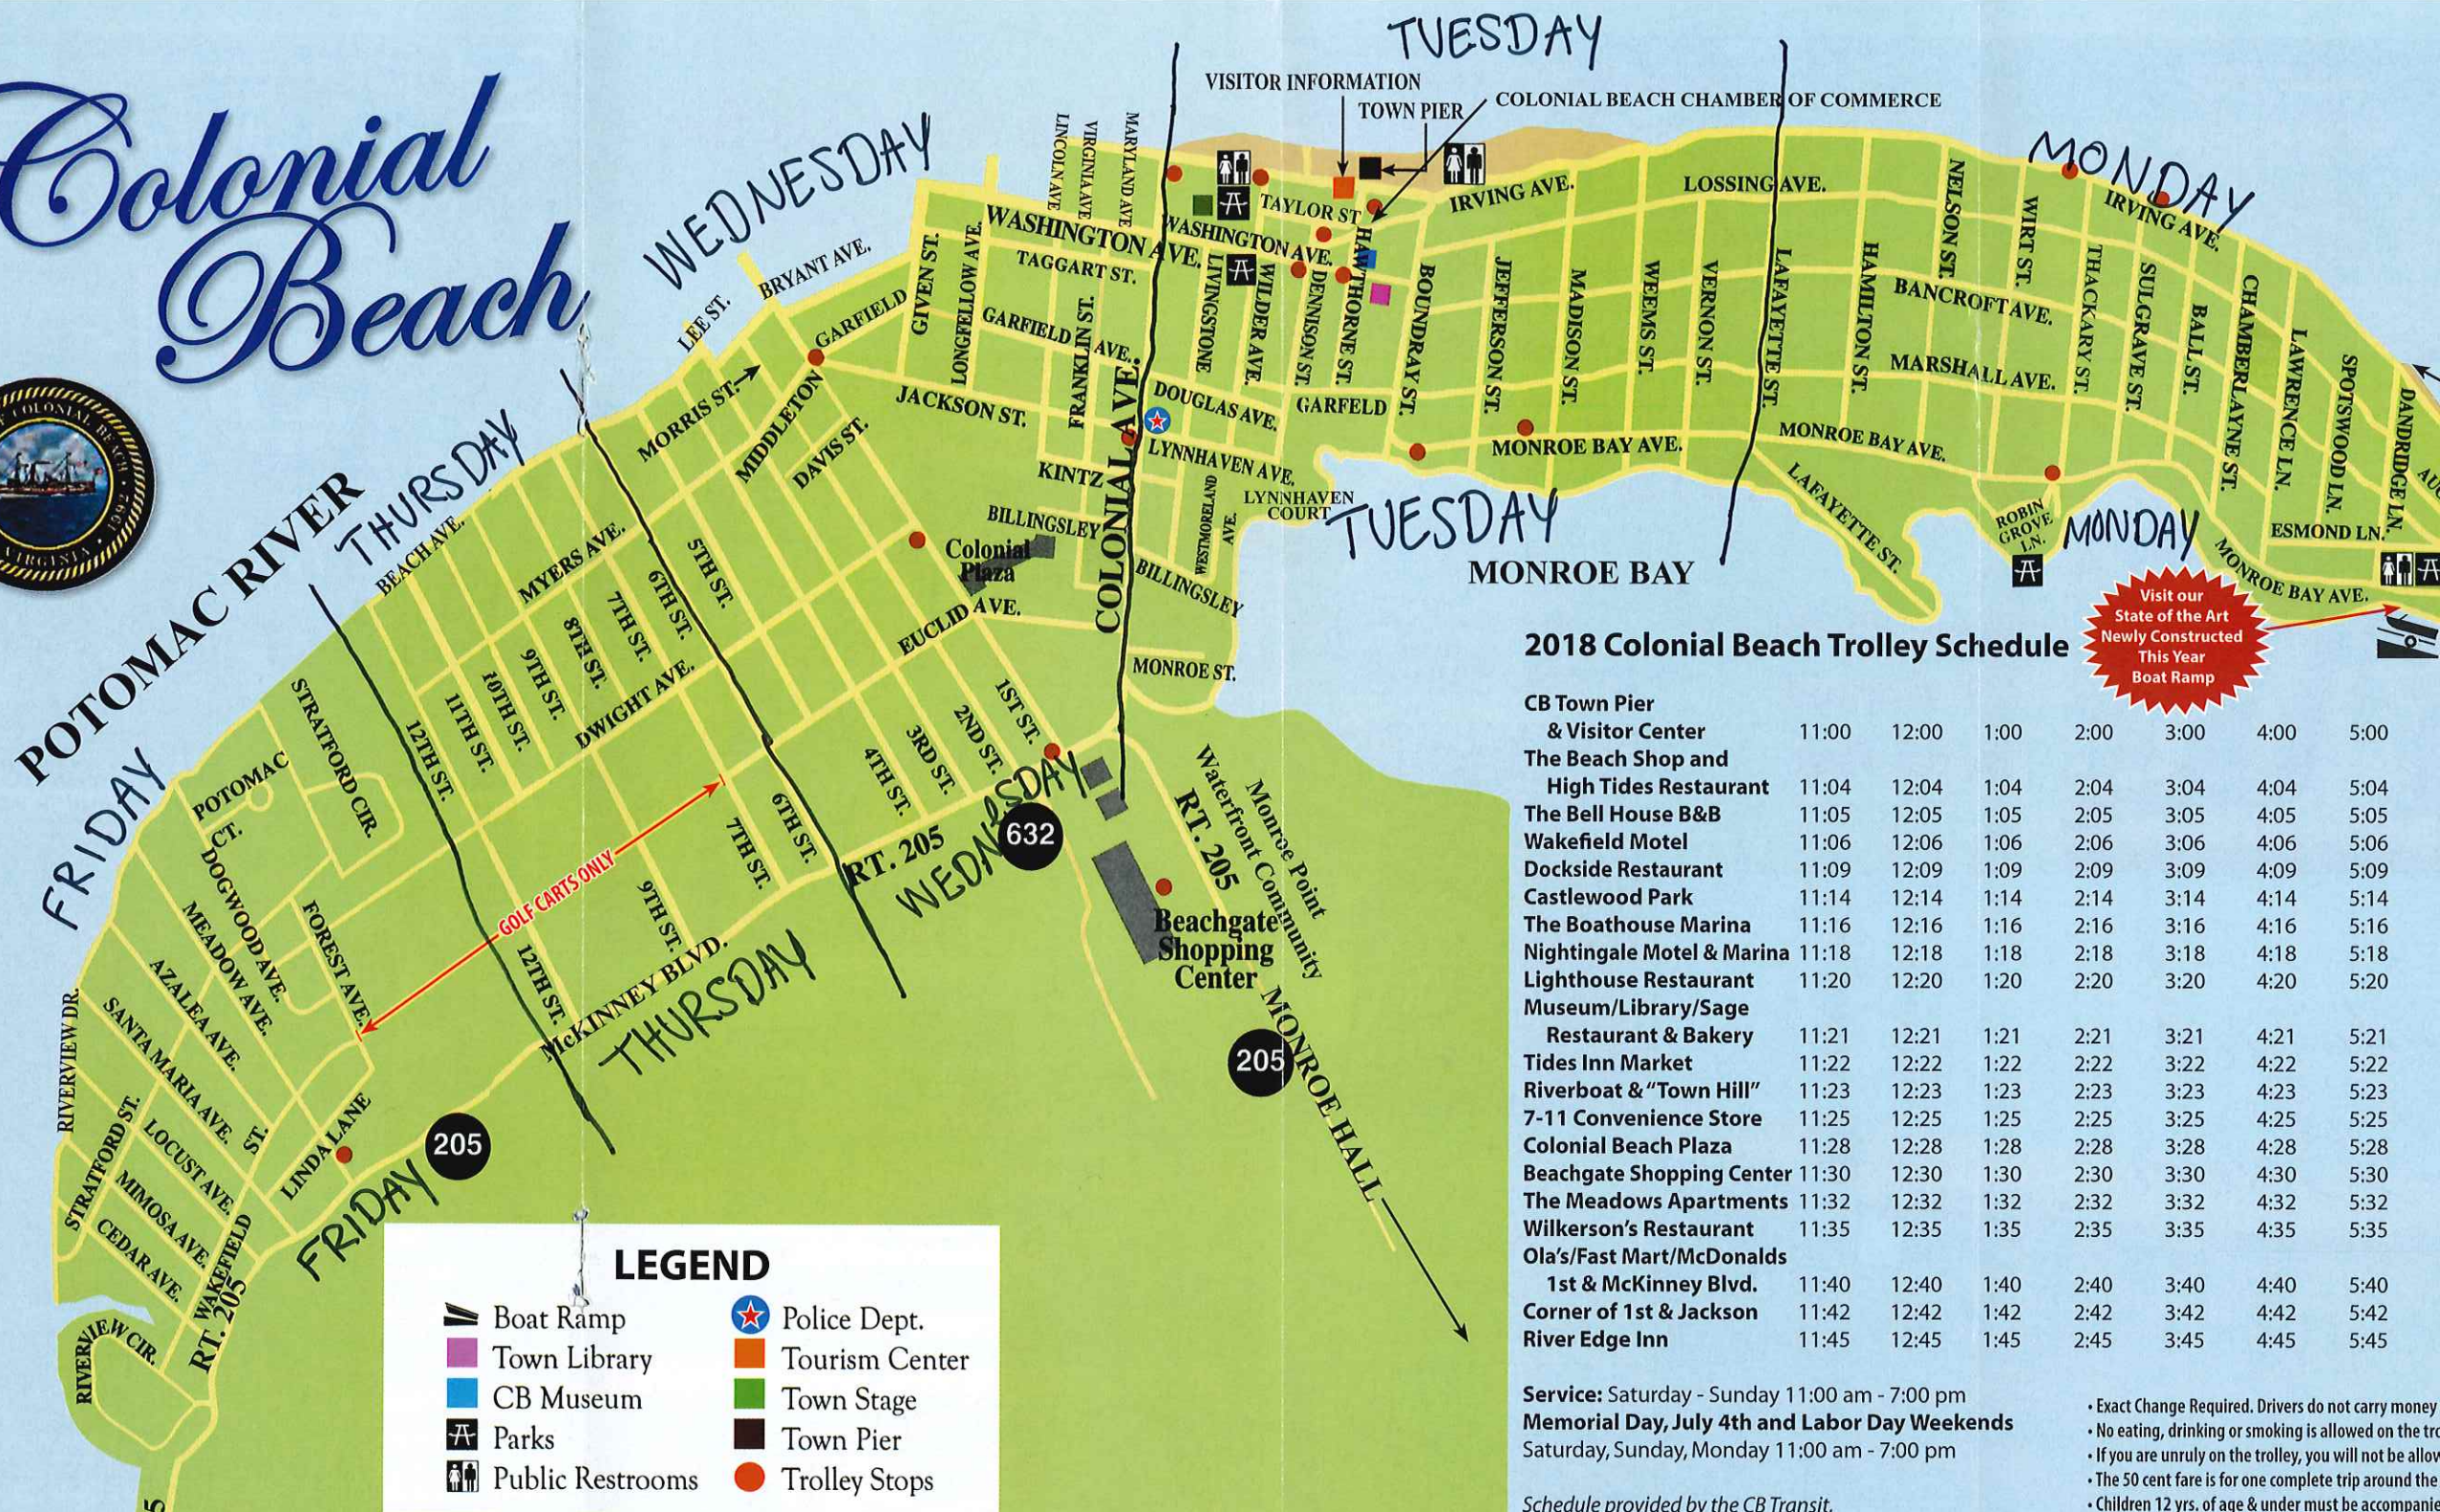

Colonial Beach

2018 Colonial Beach Trolley Schedule

Location	Monday	Tuesday	Wednesday	Thursday	Friday	Saturday	Sunday
CB Town Pier & Visitor Center	11:00	12:00	1:00	2:00	3:00	4:00	5:00
The Beach Shop and High Tides Restaurant	11:04	12:04	1:04	2:04	3:04	4:04	5:04
The Bell House B&B	11:05	12:05	1:05	2:05	3:05	4:05	5:05
Wakefield Motel	11:06	12:06	1:06	2:06	3:06	4:06	5:06
Dockside Restaurant	11:09	12:09	1:09	2:09	3:09	4:09	5:09
Castlewood Park	11:14	12:14	1:14	2:14	3:14	4:14	5:14
The Boathouse Marina	11:16	12:16	1:16	2:16	3:16	4:16	5:16
Nightingale Motel & Marina	11:18	12:18	1:18	2:18	3:18	4:18	5:18
Lighthouse Restaurant Museum/Library/Sage	11:20	12:20	1:20	2:20	3:20	4:20	5:20
Restaurant & Bakery	11:21	12:21	1:21	2:21	3:21	4:21	5:21
Tides Inn Market	11:22	12:22	1:22	2:22	3:22	4:22	5:22
Riverboat & "Town Hill"	11:23	12:23	1:23	2:23	3:23	4:23	5:23
7-11 Convenience Store	11:25	12:25	1:25	2:25	3:25	4:25	5:25
Colonial Beach Plaza	11:28	12:28	1:28	2:28	3:28	4:28	5:28
Beachgate Shopping Center	11:30	12:30	1:30	2:30	3:30	4:30	5:30
The Meadows Apartments	11:32	12:32	1:32	2:32	3:32	4:32	5:32
Wilkerson's Restaurant	11:35	12:35	1:35	2:35	3:35	4:35	5:35
Ola's/Fast Mart/McDonalds	11:40	12:40	1:40	2:40	3:40	4:40	5:40
1st & McKinney Blvd.	11:42	12:42	1:42	2:42	3:42	4:42	5:42
Corner of 1st & Jackson	11:42	12:42	1:42	2:42	3:42	4:42	5:42
River Edge Inn	11:45	12:45	1:45	2:45	3:45	4:45	5:45

Schedule provided by the CB Transit,
 P.O. Box 357, CB, VA 22443

- Exact Change Required. Drivers do not carry money
- No eating, drinking or smoking is allowed on the trolley
- If you are unruly on the trolley, you will not be allowed to ride
- The 50 cent fare is for one complete trip around the town
- Children 12 yrs. of age & under must be accompanied by someone over the age of 16.

Designed by Jackie Stewart. This map is a representation of the town of Colonial Beach, VA, and should not be used for navigation.